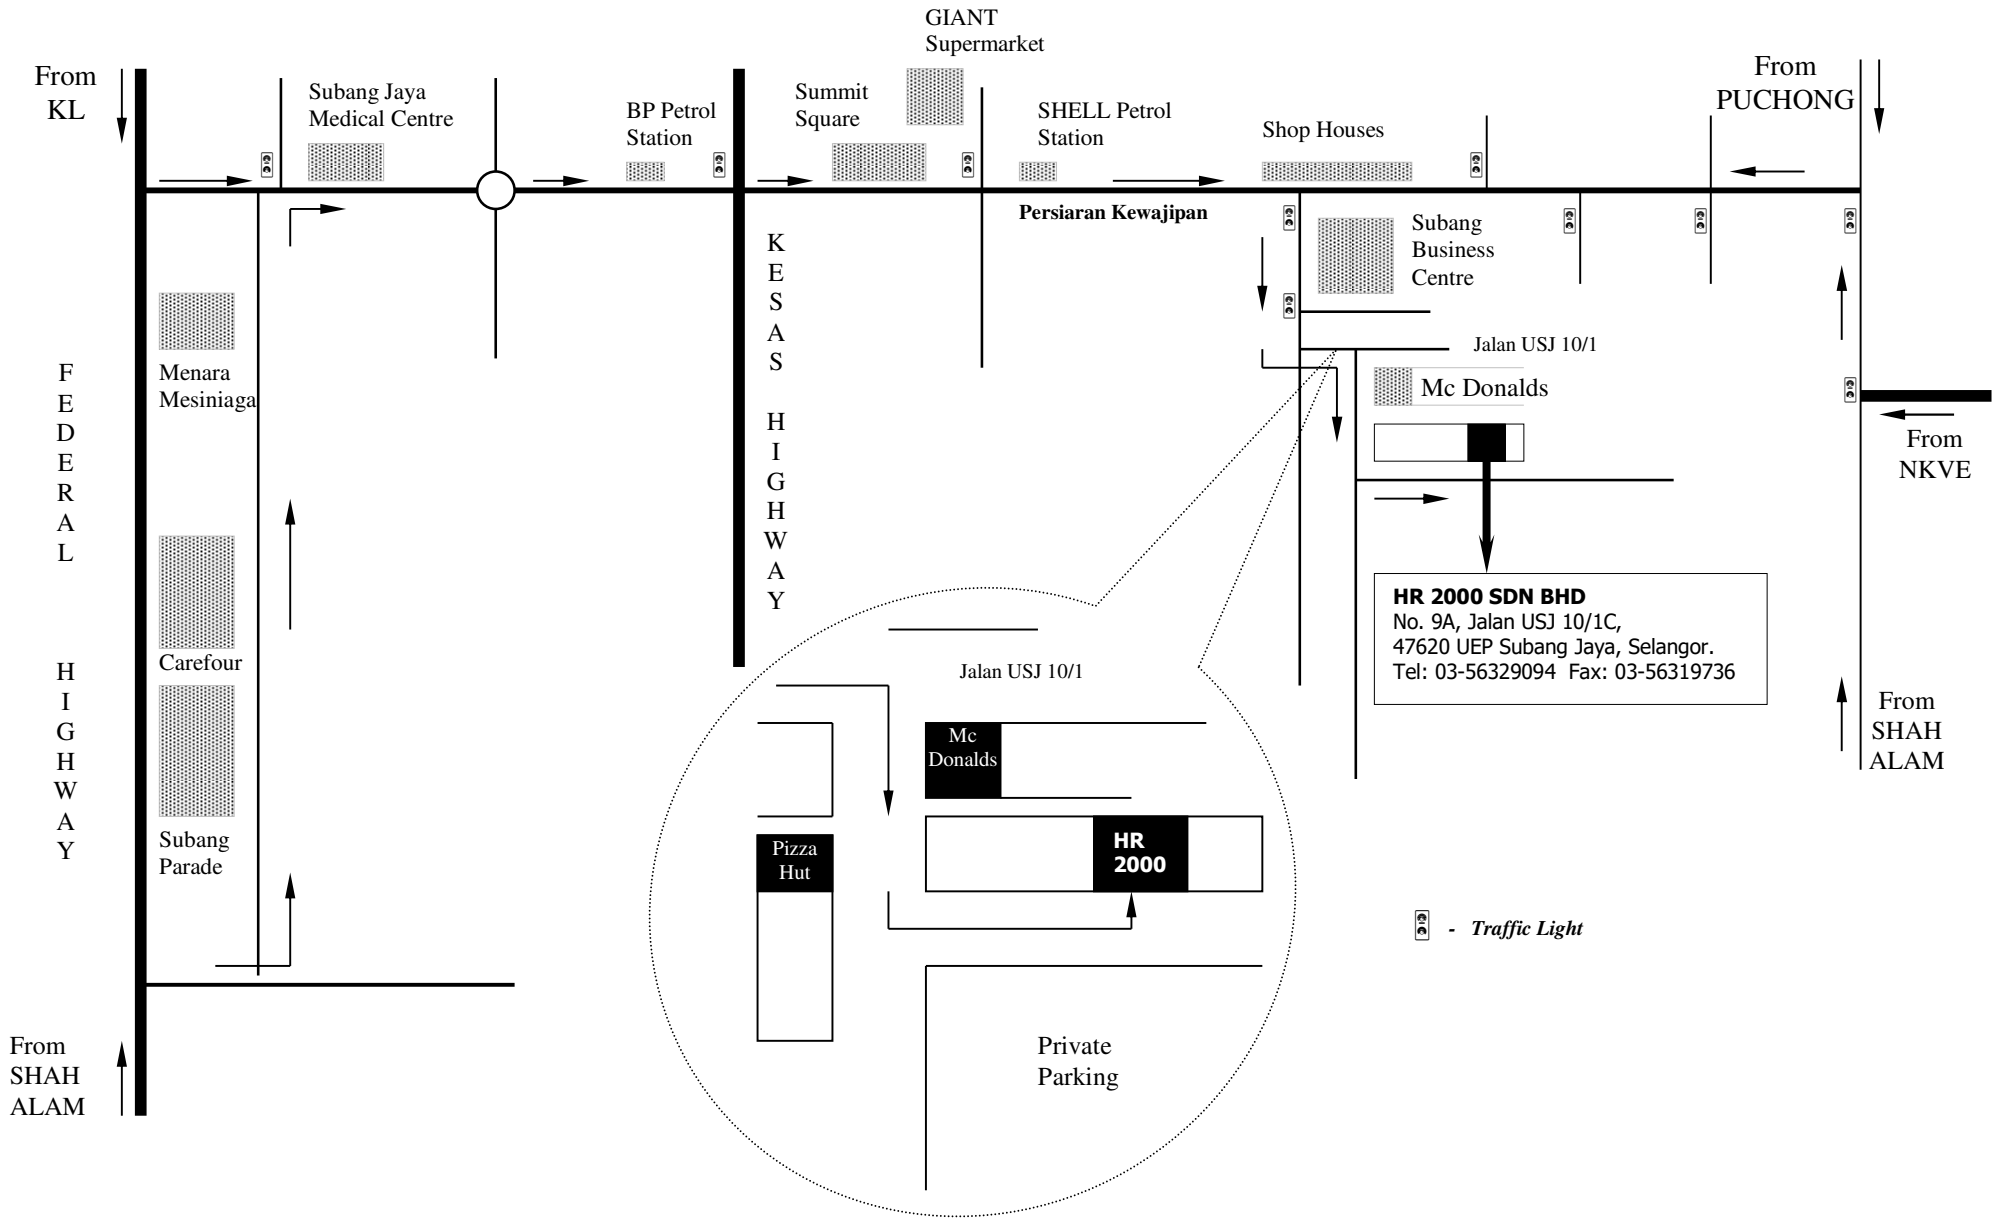

Road Map to HR 2000 SDN BHD

TO PUTRA JAYA & K.L. INTERNATIONAL AIRPORT IN SEPANG
KAD

USJ INTERCHANGE

NORTH - SOUTH LINK

TO PUCHONG
(PART OF LEBUHRAYA DAMANSARA FUCHONG)

SHAH ALAM - KUALA LUMPUR EXPRESSWAY

PROPOSED FLYOVER

TO SHAH ALAM

TO KL

INTERCHANGE

SUMMIT CITY

USJ 1

USJ 7

USJ 8

USJ 14

USJ 15

USJ 19

USJ 2

USJ 6

USJ 10

USJ 9

USJ 13

USJ 18

USJ 20

USJ 22

USJ 23

USJ 24

USJ 3

USJ 5

USJ 11

USJ 12