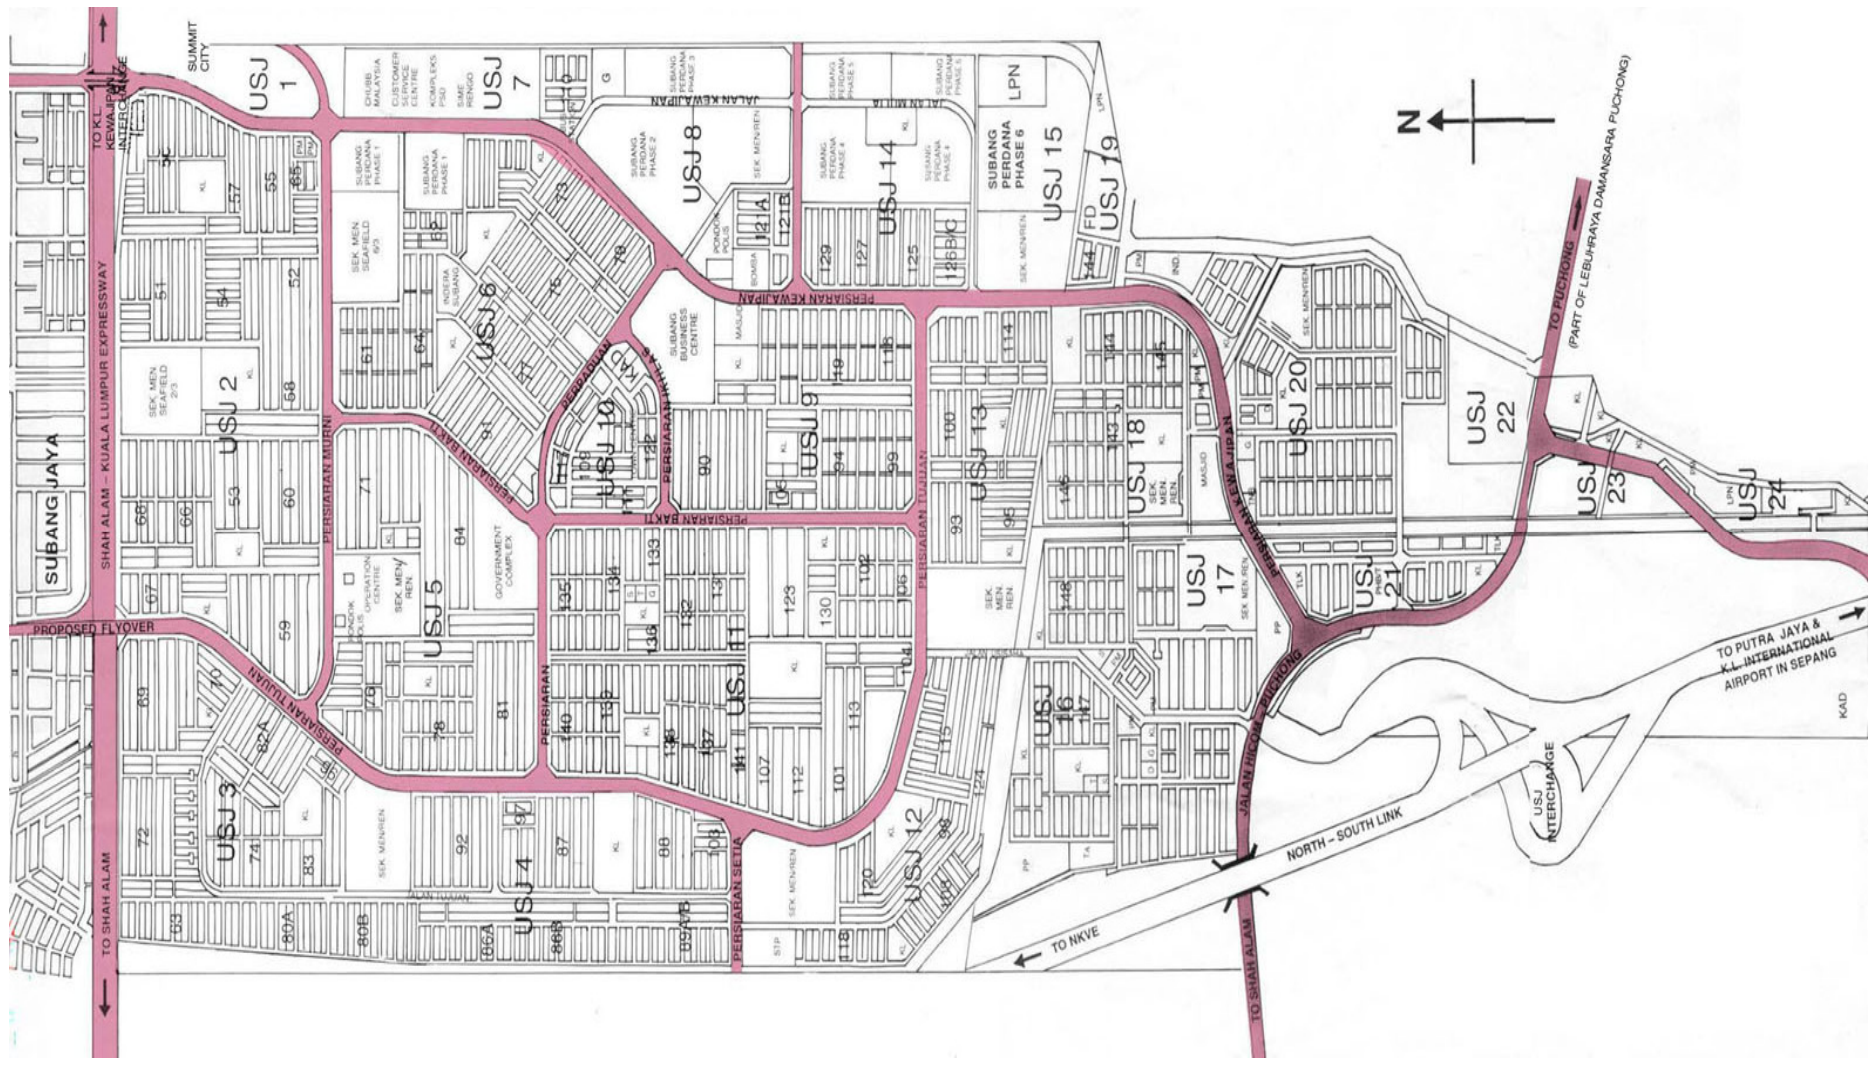

Road Map to HR 2000 SDN BHD

TO PUTRA JAYA & K.L. INTERNATIONAL AIRPORT IN SEPANG
KAD

USJ INTERCHANGE

NORTH - SOUTH LINK

TO PUCHONG
(PART OF LEBUHRAYA DAMANSARA FUCHONG)

SHAH ALAM - KUALA LUMPUR EXPRESSWAY

PROPOSED FLYOVER

TO SHAH ALAM

TO KL

INTERCHANGE

SUMMIT CITY

USJ 1

USJ 7

USJ 8

USJ 14

USJ 15

USJ 19

USJ 2

USJ 6

USJ 10

USJ 9

USJ 13

USJ 18

USJ 20

USJ 22

USJ 23

USJ 24

USJ 3

USJ 5

USJ 11

USJ 12